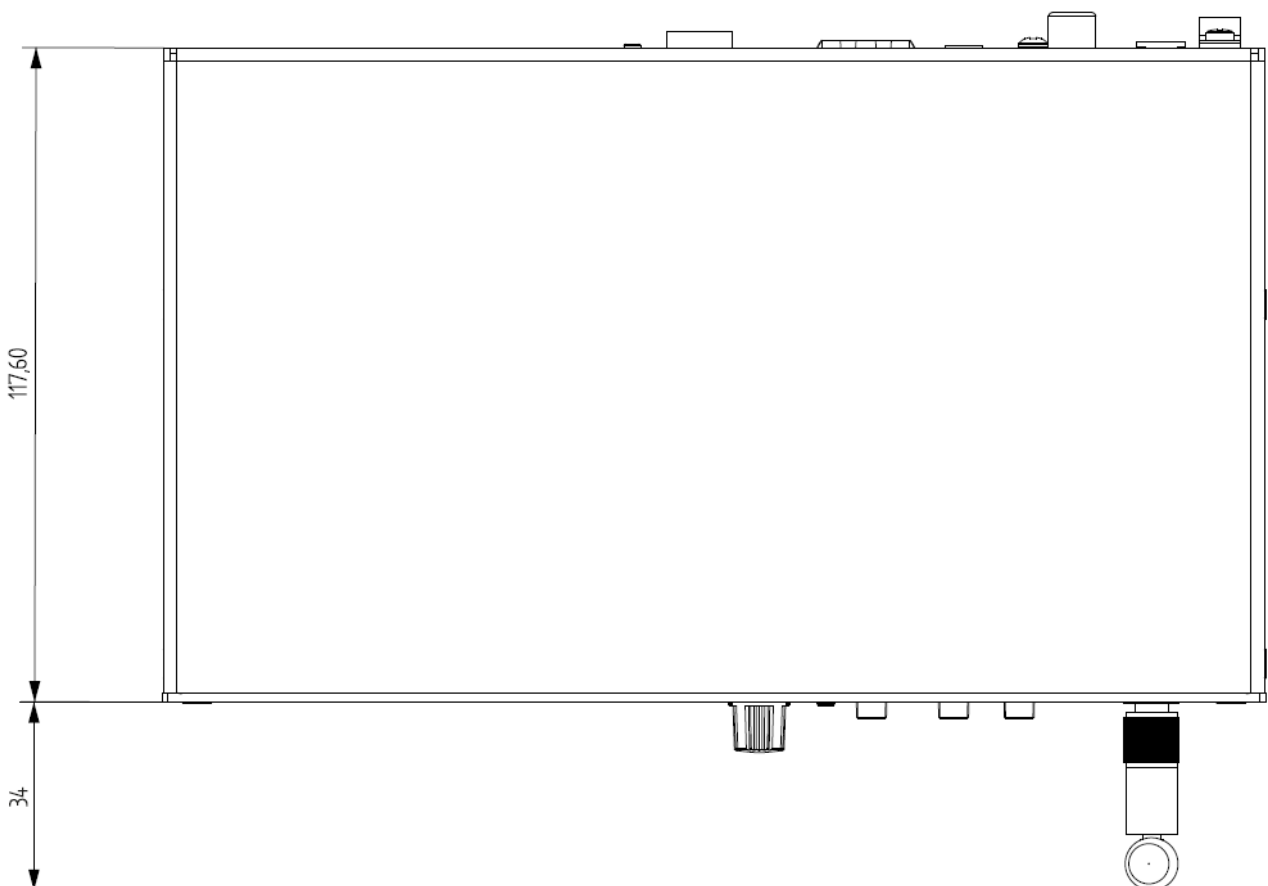

ACCESSORIES

- 1UHRMKIT (1RU Rack mount kit)

MECHANICAL DIAGRAMS

TECHNICAL SPECIFICATIONS

DIGITAL ENGINE		
Processor	MIPS Single Core 64bits 580MHz	
AUDIO CONVERTERS		
Sampling rate	48kHz	
Resolution	16bit	
Bit rate	32~320kbps	
Frequency response	5Hz - 24kHz (-3dB)	
MEDIA PLAYER		
Audio sources	Local storage (USB & microSD), Internet radio, AirPlay, DLNA	
Dynamic range	From -80 dB to 0 dB	
THD + Noise	< 0.008% (1kHz, 1Vrms)	
ANALOGUE AUDIO OUTPUTS		
Number of outputs	2 x Stereo output (unbalanced)	
Connection type	RCA estéreo, minijack 3,5mm	
Max output level	6dBV / 5k ohm	
Output impedance	460 ohm	
Dynamic range	TBC	
Crosstalk	TBC	
CONNECTIVITY		
Ethernet	RJ 45 10/100Mbps	
Wi-Fi	2.4GHz Wi-Fi, 802.11 b/g/n	
Wi-Fi antenna	Front panel	
Programing and control	Web Application, RePLAYER & Ecler Gallery. Third party integration: J SON	
REMOTE CONTROL CONNECTIONS		
GPIs	2 ports, Dry contact to ground, 3 pin Terminal block	
REAL-TIME CLOCK		
Retention time	240 hours aprox.	
Accuracy	±1 minute / month	
MONITORING AND CONTROL		
Display	LCD Alphanumeric 2x16 cells	
LED indicators	Front panel: NET, SP, SD, Power Rear panel: Wifi	
Buttons	Front panel: Encoder, Enter, Esc, Play/pause, Next, Prev, Stop Rear panel: Factory Defaults / Fail Safe (pin-hole)	
LOCAL STORAGE		
Micro SD	Front panel micro SD slot Supports micro SD SDXC	
USB	Front panel USB female connector Support USB 2.0 High Speed (480 Mbps)	
Capacity	Up to 2TB	