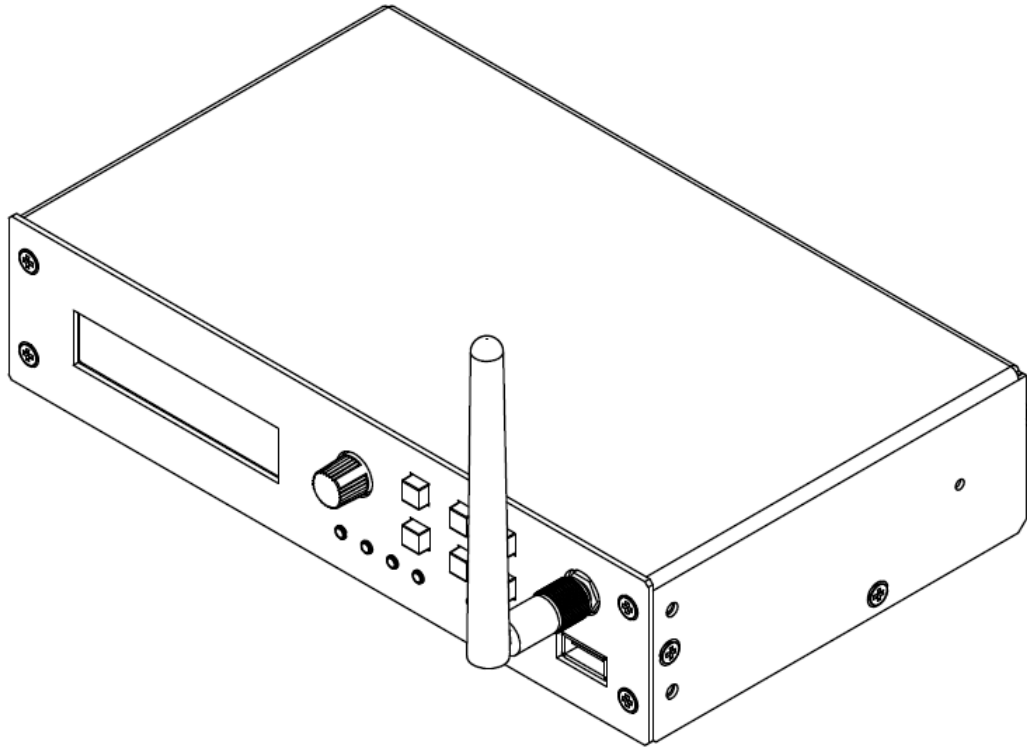

PLAYER ONE

MUSIC SOURCES

Streaming & Media Audio Player

PRODUCT OVERVIEW

PLAYER ONE is a compact audio player with a stereo output that can play music contents from local storage media (USB/MicroSD card), Internet streams or digital sharing streams (DLNA and Airplay compatible). Fully configurable through web application (point-to-point or through the same LAN). It includes Ethernet port, Wi-Fi connection, USB and MicroSD reader slots, front panel LCD display and local controls.

ACCESSORIES

- 1UHRMKIT (1RU Rack mount kit)

MECHANICAL DIAGRAMS

TECHNICAL SPECIFICATIONS

DIGITAL ENGINE		
Processor	MIPS Single Core 64bits 580MHz	
AUDIO CONVERTERS		
Sampling rate	48kHz	
Resolution	16bit	
Bit rate	32~320kbps	
Frequency response	5Hz - 24kHz (-3dB)	
MEDIA PLAYER		
Audio sources	Local storage (USB & microSD), Internet radio, AirPlay, DLNA	
Dynamic range	From -80 dB to 0 dB	
THD + Noise	< 0.008% (1kHz, 1Vrms)	
ANALOGUE AUDIO OUTPUTS		
Number of outputs	2 x Stereo output (unbalanced)	
Connection type	RCA estéreo, minijack 3,5mm	
Max output level	6dBV / 5k ohm	
Output impedance	460 ohm	
Dynamic range	TBC	
Crosstalk	TBC	
CONNECTIVITY		
Ethernet	RJ 45 10/100Mbps	
Wi-Fi	2.4GHz Wi-Fi, 802.11 b/g/n	
Wi-Fi antenna	Front panel	
Programing and control	Web Application, RePLAYER & Ecler Gallery. Third party integration: J SON	
REMOTE CONTROL CONNECTIONS		
GPIs	2 ports, Dry contact to ground, 3 pin Terminal block	
REAL-TIME CLOCK		
Retention time	240 hours aprox.	
Accuracy	±1 minute / month	
MONITORING AND CONTROL		
Display	LCD Alphanumeric 2x16 cells	
LED indicators	Front panel: NET, SP, SD, Power Rear panel: Wifi	
Buttons	Front panel: Encoder, Enter, Esc, Play/pause, Next, Prev, Stop Rear panel: Factory Defaults / Fail Safe (pin-hole)	
LOCAL STORAGE		
Micro SD	Front panel micro SD slot Supports micro SD SDXC	
USB	Front panel USB female connector Support USB 2.0 High Speed (480 Mbps)	
Capacity	Up to 2TB	