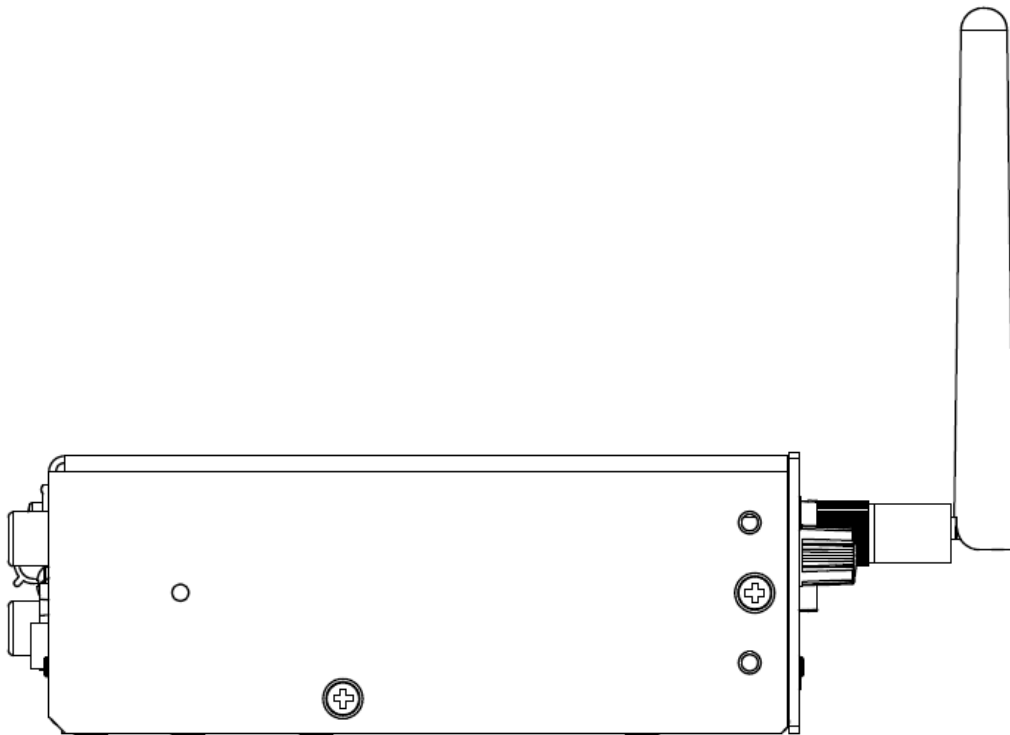

ACCESSORIES

- 1UHRMKIT (1RU Rack mount kit)

MECHANICAL DIAGRAMS

TECHNICAL SPECIFICATIONS

DIGITAL ENGINE		
Processor	MIPS Single Core 64bits 580MHz	
AUDIO CONVERTERS		
Sampling rate	48kHz	
Resolution	16bit	
Bit rate	32~320kbps	
Frequency response	5Hz - 24kHz (-3dB)	
MEDIA PLAYER		
Audio sources	Local storage (USB & microSD), Internet radio, AirPlay, DLNA	
Dynamic range	From -80 dB to 0 dB	
THD + Noise	< 0.008% (1kHz, 1Vrms)	
ANALOGUE AUDIO OUTPUTS		
Number of outputs	2 x Stereo output (unbalanced)	
Connection type	RCA estéreo, minijack 3,5mm	
Max output level	6dBV / 5k ohm	
Output impedance	460 ohm	
Dynamic range	TBC	
Crosstalk	TBC	
CONNECTIVITY		
Ethernet	RJ 45 10/100Mbps	
Wi-Fi	2.4GHz Wi-Fi, 802.11 b/g/n	
Wi-Fi antenna	Front panel	
Programing and control	Web Application, RePLAYER & Ecler Gallery. Third party integration: J SON	
REMOTE CONTROL CONNECTIONS		
GPIs	2 ports, Dry contact to ground, 3 pin Terminal block	
REAL-TIME CLOCK		
Retention time	240 hours aprox.	
Accuracy	±1 minute / month	
MONITORING AND CONTROL		
Display	LCD Alphanumeric 2x16 cells	
LED indicators	Front panel: NET, SP, SD, Power Rear panel: Wifi	
Buttons	Front panel: Encoder, Enter, Esc, Play/pause, Next, Prev, Stop Rear panel: Factory Defaults / Fail Safe (pin-hole)	
LOCAL STORAGE		
Micro SD	Front panel micro SD slot Supports micro SD SDXC	
USB	Front panel USB female connector Support USB 2.0 High Speed (480 Mbps)	
Capacity	Up to 2TB	