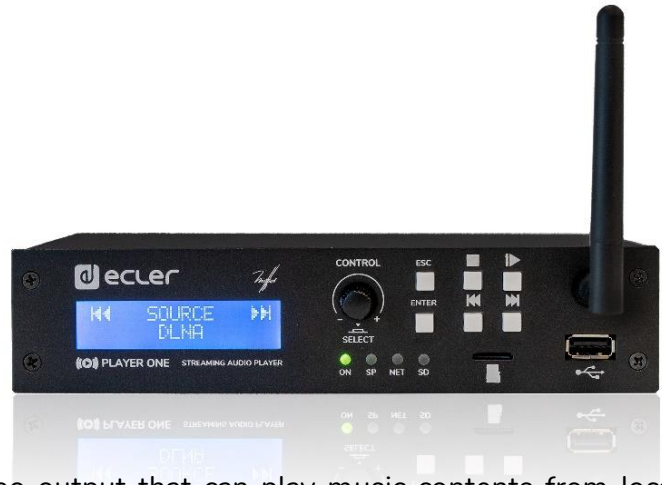

PLAYER ONE

MUSIC SOURCES

Streaming & Media Audio Player

PRODUCT OVERVIEW

PLAYER ONE is a compact audio player with a stereo output that can play music contents from local storage media (USB/MicroSD card), Internet streams or digital sharing streams (DLNA and Airplay compatible). Fully configurable through web application (point-to-point or through the same LAN). It includes Ethernet port, Wi-Fi connection, USB and MicroSD reader slots, front panel LCD display and local controls.

KEY FEATURES

- Single-deck audio player
- Stereo output, RCA connectors and mini-jack
- Internet streaming receiver
- Digital sharing streams receiver (DLNA and Airplay)
- Local media player (from USB and Micro SD card slots)
- Front panel LCD display and local controls
- Programmable via front panel and embedded web app.
- Remote management through [Ecler Gallery](#).
- Remote control via [RePLAYER app](#)
- 2 GPI control ports to trigger events (priority message playback, music playlist load, preset activation, MUTE function, etc.)
- Calendar events trigger, synchronization of contents hosted in the cloud (Cloud Disk Sync) and execution of "scripts" (files of instructions written by the user, Lua language – www.lua.org).
- Compatible with the JSON protocol.