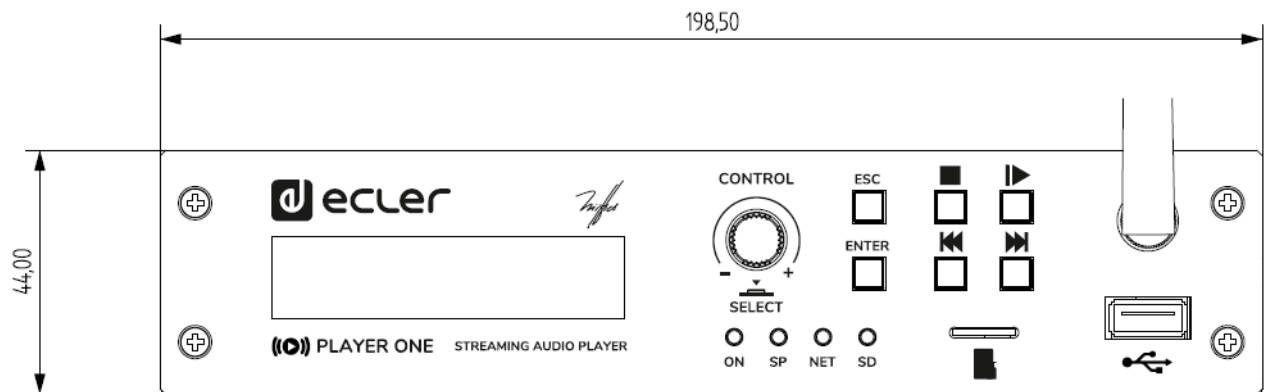

ACCESSORIES

- 1UHRMKIT (1RU Rack mount kit)

MECHANICAL DIAGRAMS

TECHNICAL SPECIFICATIONS

DIGITAL ENGINE		
Processor	MIPS Single Core 64bits 580MHz	
AUDIO CONVERTERS		
Sampling rate	48kHz	
Resolution	16bit	
Bit rate	32~320kbps	
Frequency response	5Hz - 24kHz (-3dB)	
MEDIA PLAYER		
Audio sources	Local storage (USB & microSD), Internet radio, AirPlay, DLNA	
Dynamic range	From -80 dB to 0 dB	
THD + Noise	< 0.008% (1kHz, 1Vrms)	
ANALOGUE AUDIO OUTPUTS		
Number of outputs	2 x Stereo output (unbalanced)	
Connection type	RCA estéreo, minijack 3,5mm	
Max output level	6dBV / 5k ohm	
Output impedance	460 ohm	
Dynamic range	TBC	
Crosstalk	TBC	
CONNECTIVITY		
Ethernet	RJ 45 10/100Mbps	
Wi-Fi	2.4GHz Wi-Fi, 802.11 b/g/n	
Wi-Fi antenna	Front panel	
Programing and control	Web Application, RePLAYER & Ecler Gallery. Third party integration: J SON	
REMOTE CONTROL CONNECTIONS		
GPIs	2 ports, Dry contact to ground, 3 pin Terminal block	
REAL-TIME CLOCK		
Retention time	240 hours aprox.	
Accuracy	±1 minute / month	
MONITORING AND CONTROL		
Display	LCD Alphanumeric 2x16 cells	
LED indicators	Front panel: NET, SP, SD, Power Rear panel: Wifi	
Buttons	Front panel: Encoder, Enter, Esc, Play/pause, Next, Prev, Stop Rear panel: Factory Defaults / Fail Safe (pin-hole)	
LOCAL STORAGE		
Micro SD	Front panel micro SD slot Supports micro SD SDXC	
USB	Front panel USB female connector Support USB 2.0 High Speed (480 Mbps)	
Capacity	Up to 2TB	